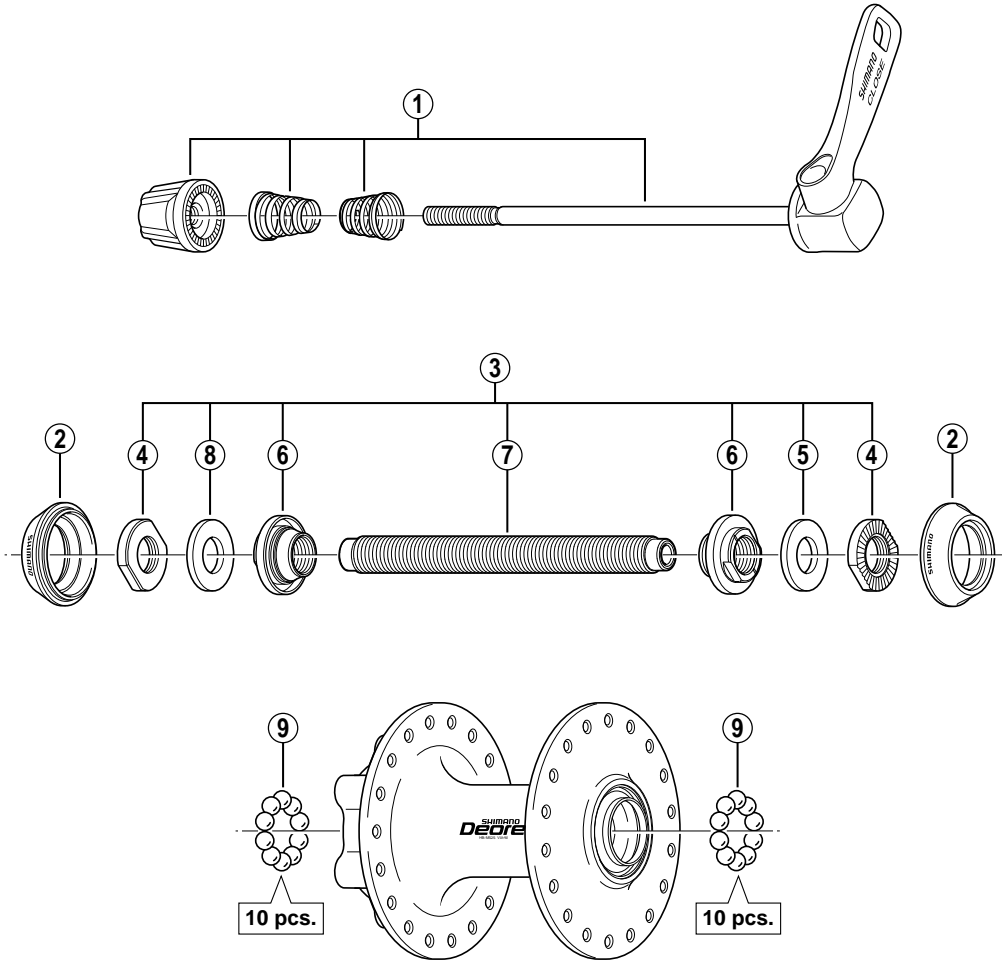

DEORE Front Hub (for Disc Brake)

HB-M525-S Silver Version

HB-M525-L Black Version

• Over Lock Nut Dimension: 100 mm (3-15/16")

ITEM NO.	SHIMANO CODE NO.	DESCRIPTION
1	Y-24P 98010	Complete Quick Release 133 mm (5-1/4")
2	Y-21H 04200	Rubber Seal
3	Y-2SW98010	Complete Hub Axle 108 mm (4-1/4")
4	Y-21S 04000	Serrated Lock Nut 3 mm
5	Y-2SW02000	Right Hand Washer 2 mm
6	Y-2T6 98020	Cone (M10 x 11.5 mm) w/Dust Cover
7	Y-25W03000	Hub Axle 108 mm (4-1/4")
8	Y-2SW02000	Left Hand Washer 2 mm
	Y-2SW02010	Left Hand Washer 1.5 mm
9	Y-000 91210	Steel Ball (3/16") 20 pcs.

0806-2066B

Specifications are subject to change without notice.

SHIMANO